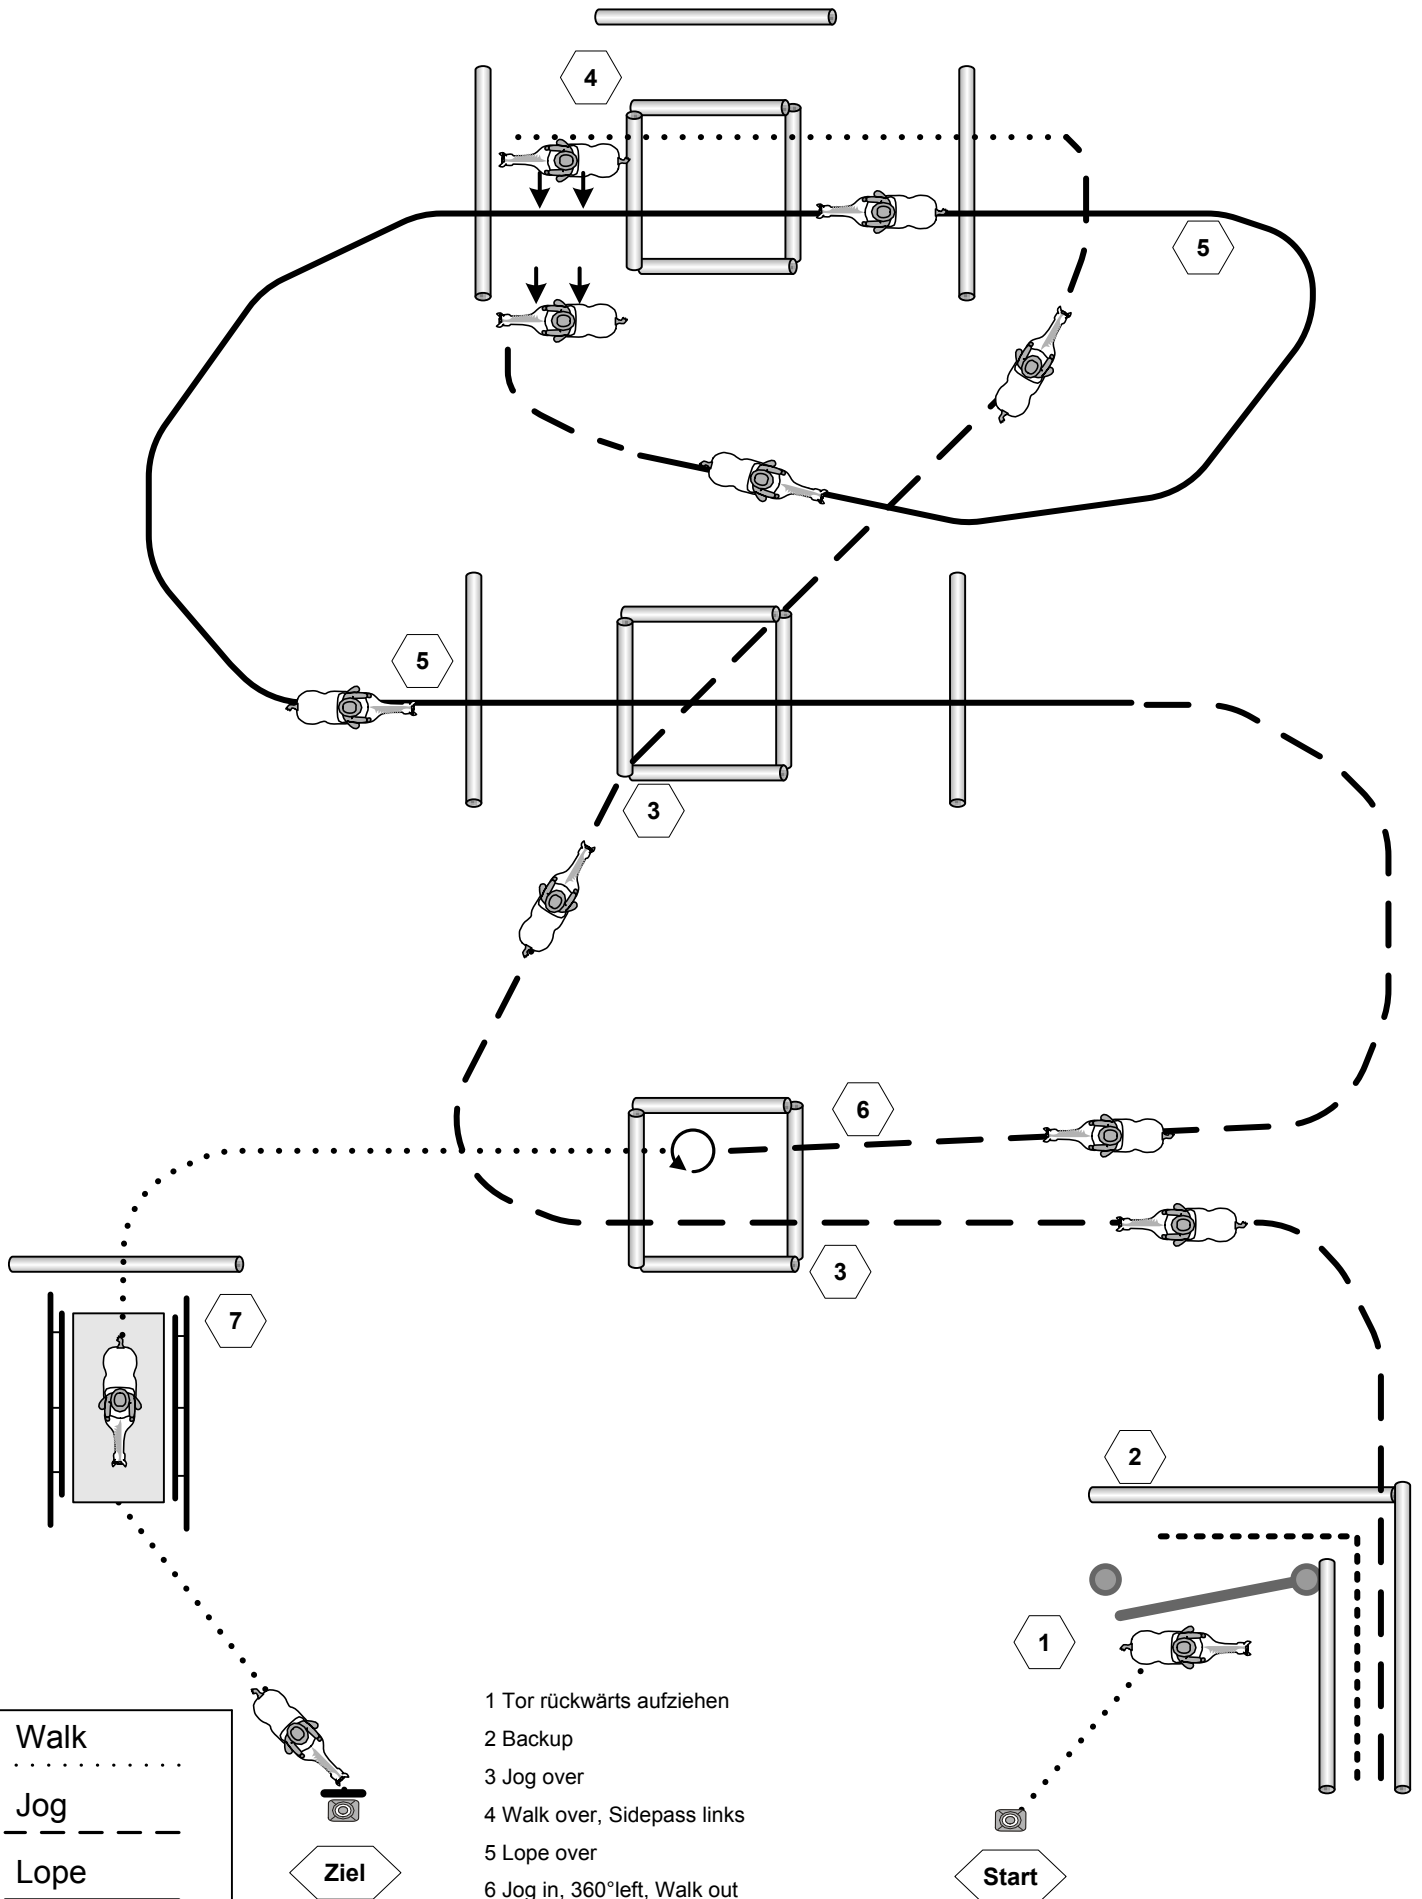

Walk

.....

Jog

Lope

- . - . - .

Back

.....

1 Tor rückwärts aufziehen

2 Backup

3 Jog over

4 Walk over, Sidepass links

5 Lope over

6 Jog in, 360°left, Walk out

7 Walk over, Brücke

Ziel

Start